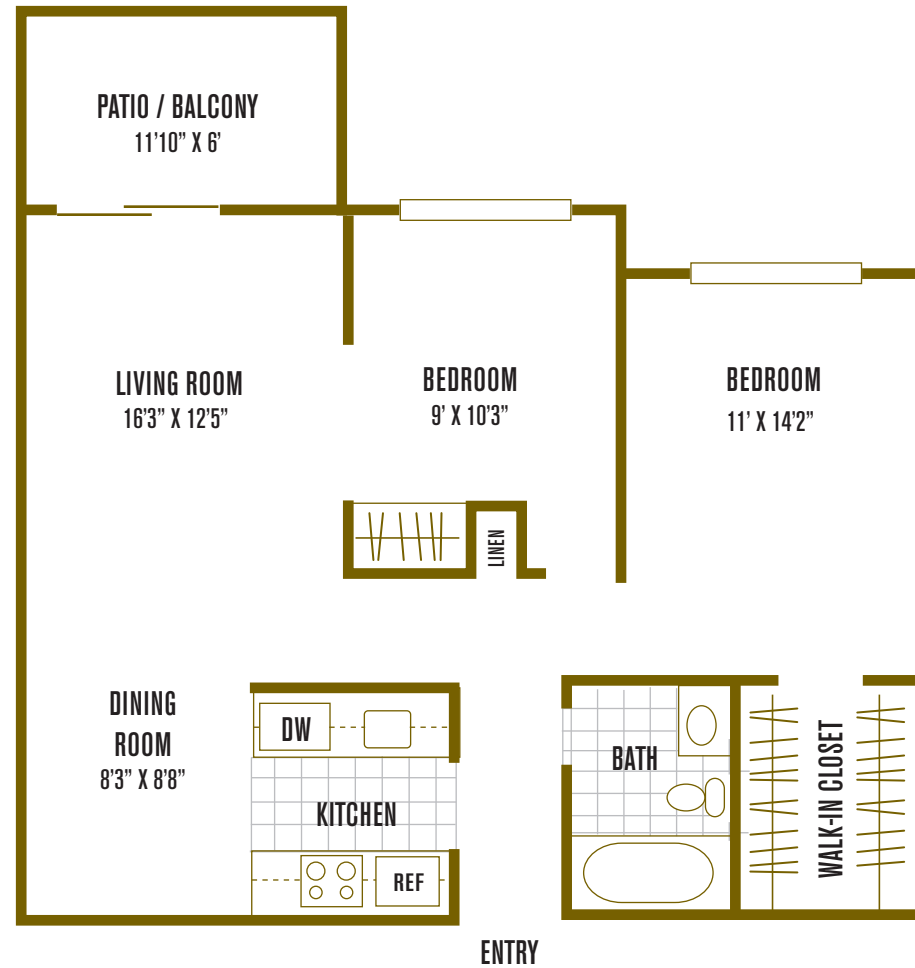

REGENCY PLAZA

APARTMENT HOMES

600 J Street

Martinez, CA 94553

p: 925.372.0685 | f: 925.372.0689

www.ExperienceRegencyPlaza.com

The innovative design of this popular floorplan will inspire you to find creative ways to utilize the abundant closet space. The master bedroom provides the perfect retreat after a busy day.

residence 3

2 Bedrooms | 1 Bathroom | 800 sq. ft.

notes: _____

All room dimensions and square footages are approximate.