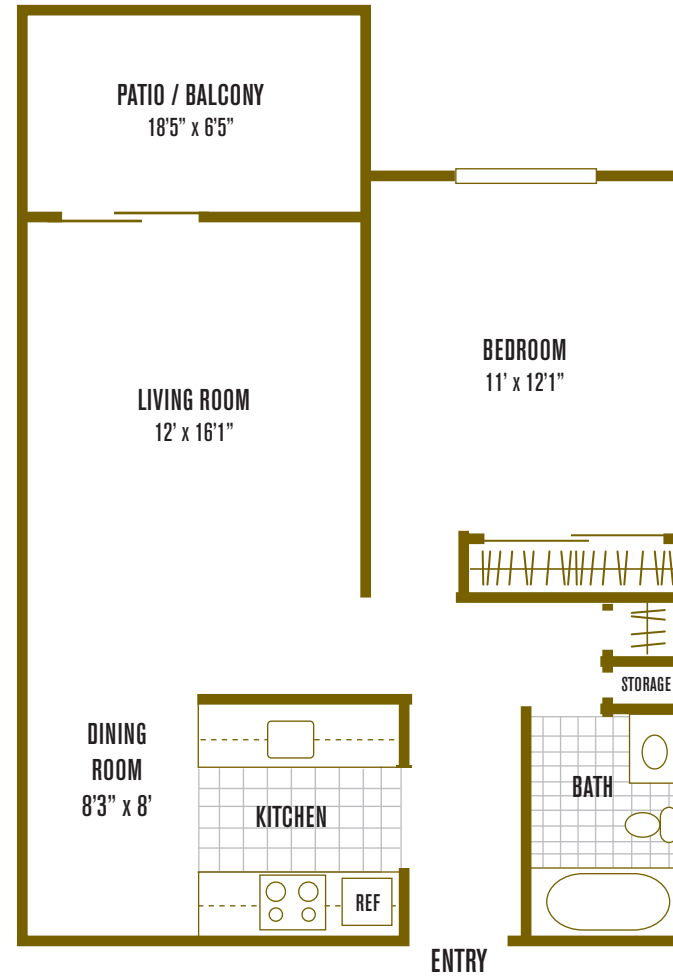

# REGENCY PLAZA

APARTMENT HOMES

600 J Street

Martinez, CA 94553

p: 925.372.0685 | f: 925.372.0689

www.ExperienceRegencyPlaza.com

Charm and open design are the hallmarks of this floorplan, which offers a generously-sized deck, walk-in closet and a surprising amount of closet space.

## residence 2

1 Bedroom | 1 Bathroom | 620 sq. ft.

**notes:** \_\_\_\_\_  
\_\_\_\_\_  
\_\_\_\_\_  
\_\_\_\_\_

All room dimensions and square footages are approximate.